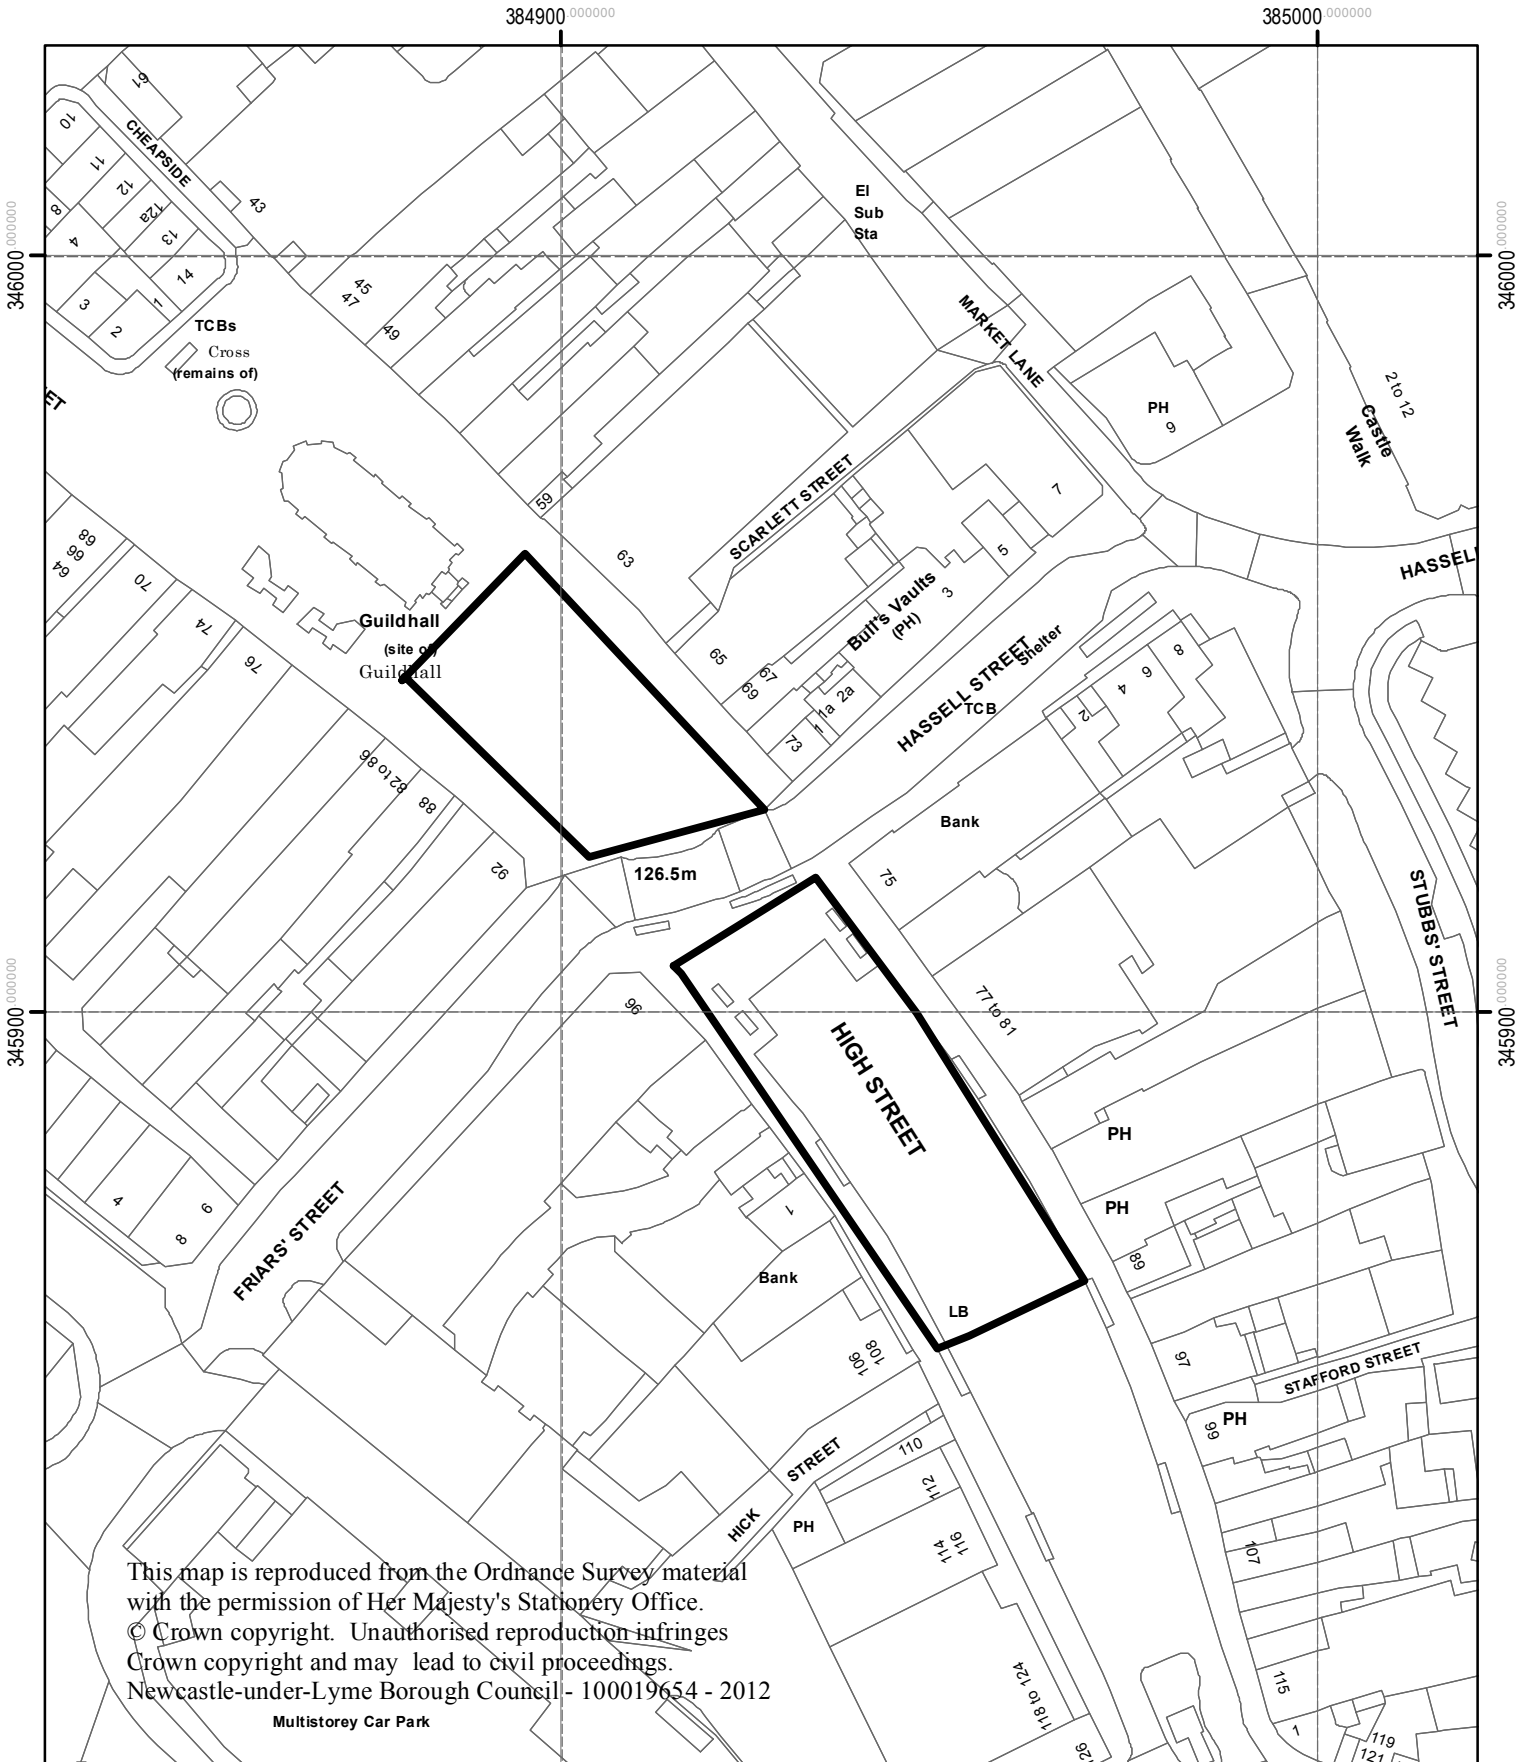

13/00185/DEEM3
Open Market, High Street
Newcastle Under Lyme

NEWCASTLE-UNDER-LYME
BOROUGH COUNCIL

This map is reproduced from the Ordnance Survey material with the permission of Her Majesty's Stationery Office.
© Crown copyright. Unauthorised reproduction infringes Crown copyright and may lead to civil proceedings.
Newcastle-under-Lyme Borough Council - 100019654 - 2012
Multistorey Car Park